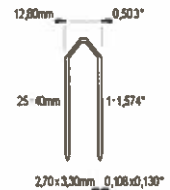

AGRICULTURAL FENCING