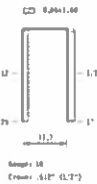

SPOTNAILS LTD

BEDDING

SPOTNAILS XS—6650 STAPLER

18—50mm Staples

FRAMES

Both Ideal
for firing
35mm
Staples

OMER M2.740 STAPLER

15-40mm Staples

OMER 3G.16H

71 SERIES STAPLES

4—16mm

BASES

OMER 3G.16 AUTO

Omer 80.25D

Features an adjustable
roller guide.

Also available in a
90 series tool

OMER PL110 PLIER STAPLER

Used to attach the felt padding
on mattresses.

MATTRESSES

SPOTNAILS HOG RINGER

Used to attach springs & border
wire. Hog Rings—CL24, CL23, CL12

M-6 Hog Ringer—(CL23/24 Hog Rings) Long nose available