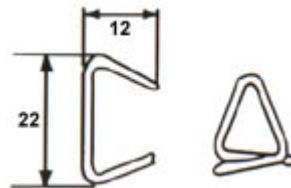

## Spotnails Hog Ring Tools.

**MH-6LW C Ringer for CL23 and CL24 Rings.**  
**MH-660LW C Ringer for CL 12 Rings.**  
For Bedding, Car Seat Manufacturing, Animal Cages.

**MH-60-22 D Ringer for HR22 Rings**  
For Bedding, pointed jaws to penetrate fabric.

**MC-6AC CL23-24 rings**  
Hook Jaw for difficult angles

**MC-6LN CL23-24 Rings**  
Long Reach for penetrating depths