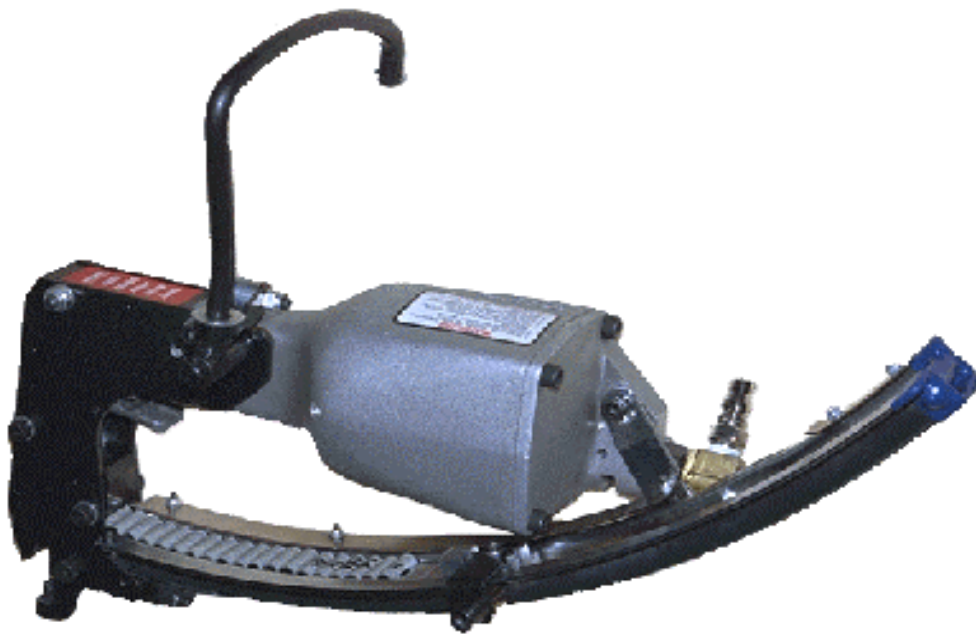

**Spotnails Hartco/Vertex type Clips
CLP 20, CLP24N and CLP34SS
Coil Clips CCP-26 and CCP-33**

Tight clinching of wire products

Important: Load Single Ear to Front.

Applications: Bedding, Box Spring Assembly, Border Wire connecting, Clip On Edge Supports. Fencing, Animal Cages, Lobster Pots, Supermarket Trolleys and any other Wire jointed products .