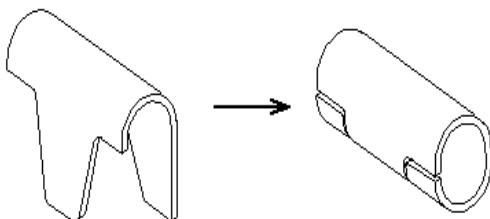

**Spotnails Hartco/Vertex type Clips
CLP 20, CLP24N and CLP34SS
Coil Clips CCP-26 and CCP-33**

Tight clinching of wire products

Important: Load Single Ear to Front.

Applications: Bedding, Box Spring Assembly, Border Wire connecting, Clip On Edge Supports. Fencing, Animal Cages, Lobster Pots, Supermarket Trolleys and any other Wire jointed products .