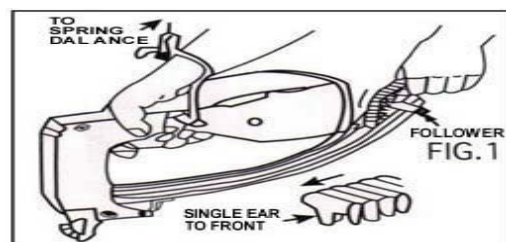

**Spotnails Hartco/Vertex type Clips
CLP 20, CLP24N and CLP34SS
Coil Clips CCP-26 and CCP-33**

Tight clinching of wire products

Important: Load Single Ear to Front.

Applications: Bedding, Box Spring Assembly, Border Wire connecting, Clip On Edge Supports. Fencing, Animal Cages, Lobster Pots, Supermarket Trolleys and any other Wire jointed products .