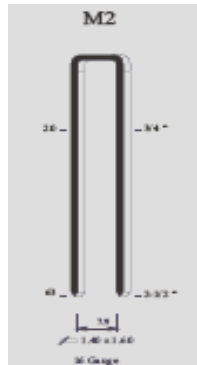

SPOTNAILS FURNITURE FRAME ASSEMBLY TOOLS.

M1-2 Series Staples compatible with BeA 14, 155, Senco N, Atro 100 Series

No Sag versions for Spring Clips also available

Up to 65mm Staples.
The **OMER M2.65** is a quiet but high powered and fast action stapler, the professionals choice for wood framing operatives. Use for heavier duty jobs. Ideal for sinking 50mm staples into hardwoods. Quick release anti jamming features.

Up to 40mm
The **Spotnails XS6650** heavy duty stapler is easy to handle and quick and precise, due to its lightweight and relatively small size, for the length of staple it drives. Its magazine virtually eliminates jamming, minimising hold ups in production.