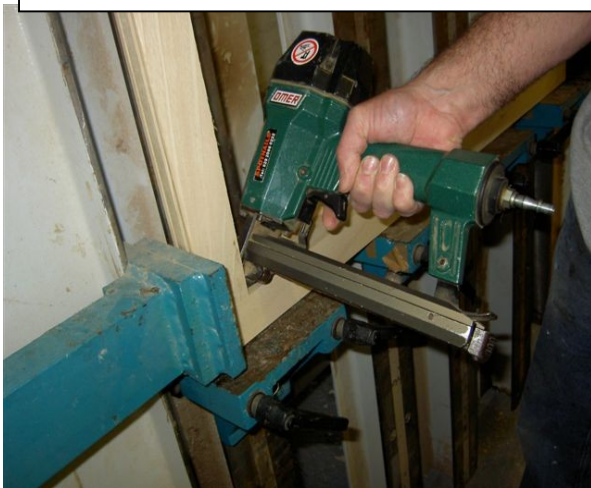

Omer CF 15 Modified Corrugated Fastener Tool.

- Fasteners 25mm width, 10-13-15mm long.
- Available in Bright Steel or Stainless Steel.
- For Window and Door Frames.
- Sashes and Box Frames.
- For Hardwood or Softwood Windows
- Fasteners driven flush for glazing.

Using Omer CF Tool in Sash Corner