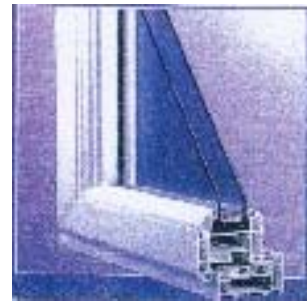

UPVC INSERTS

APPLICATION:

Fastening PVCu metal inserts with hardened steel galvanised nails.

Omer Beton 32 Insert Nailer

Haubold TN15A/22

**Call us for a demonstration
Of this time saving Tool.**

- Portable Hand Tool-can also be jig mounted.
- Fast, clean fastening-no drilling or swarf.
- Five times faster than traditional methods.
- Will fasten up to 4mm of metal inserts