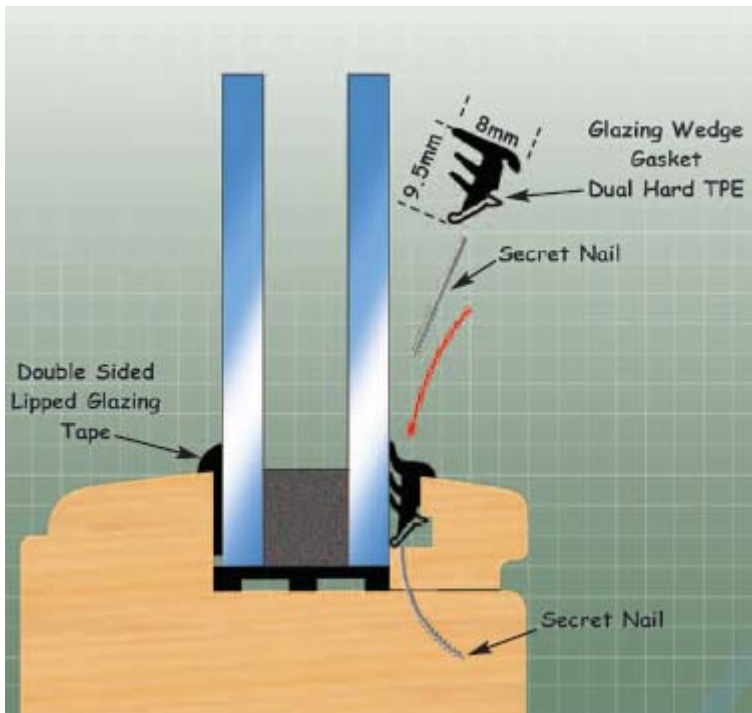

# SPECIALIST GLAZING TOOLS

**THE PNEUMATIC OMER 1240G – TAKES 18 GAUGE BRADNAILS TO 40MM.**